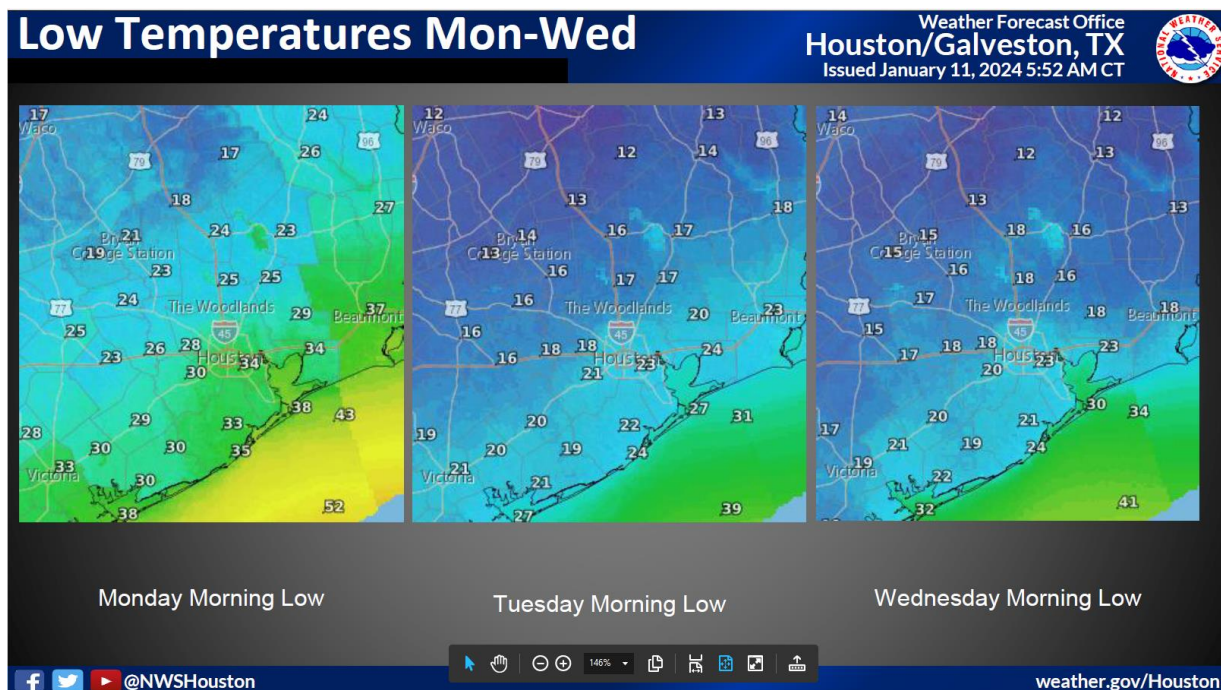

BELOW FREEZING TEMPERATURES

Temperatures will be 20-30 degrees below normal this weekend into early next week. NWS is forecasting temperatures as low as 23 degrees on Monday morning, 17 degrees on Tuesday morning, and 16 degrees on Wednesday morning. Our area may have approximately 61 consecutive hours of below-freezing temperatures. See graphic below: