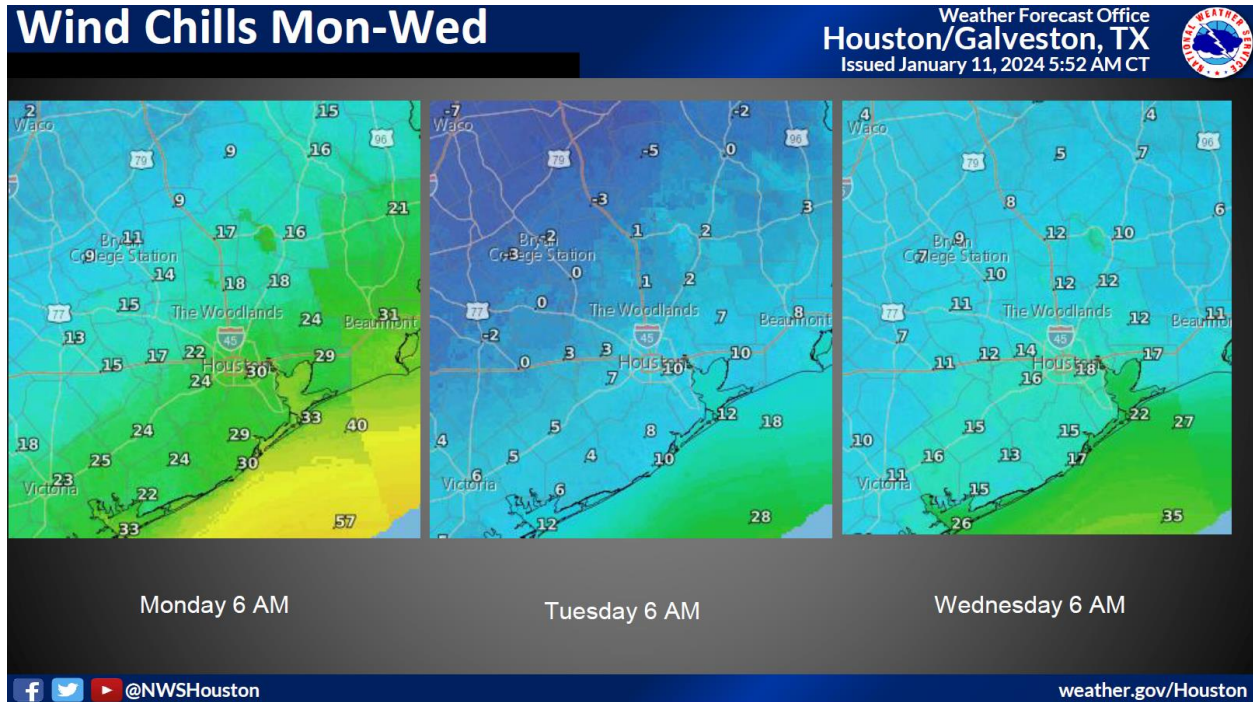

DANGEROUS WINDCHILL CONDITIONS

Dangerously cold windchill values of 16 degrees Monday morning, 2 degrees Tuesday morning, and 10 degrees Wednesday morning are in the forecast. Limit time outdoors to reduce risk of hypothermia. See graphic below:

ICE ACCUMULATION FORECAST

Light freezing rain or freezing drizzle is possible starting late Sunday night into Monday evening. Amounts are uncertain, but generally less than 0.10" is expected. There is a probability of minor impacts from icing, mainly icy patches on roadways, especially bridges and overpasses, and slick spots on sidewalks. To monitor TXDOT road conditions, visit www.DriveTexas.org.

KNOW THE 4 P'S OF FREEZE SAFETY

- **Protect People:** Check on your family, elderly and neighbors that may need help winterizing their home or a warm place to stay.
- **Protect Pets:** Bring pets indoors. Ensure adequate warmth for livestock.
- **Protect Pipes:** Cover or insulate exposed pipes, including those pipes underneath raised homes.
- **Protect Plants:** Apply a thick layer of mulch around plants. Water your plants, which helps trap heat or slow heat loss around the plant. Cover plants or bring potted plants inside a shelter or into your garage.